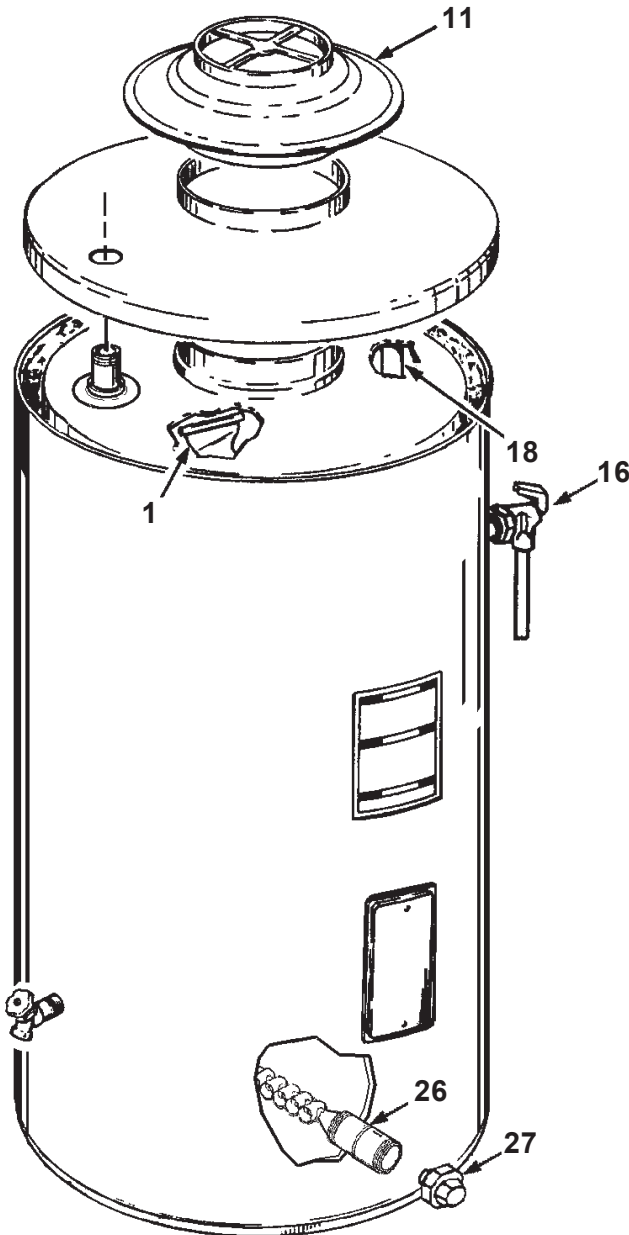

COMMERCIAL TANK TYPE WATER HEATER

REPLACEMENT PARTS LIST

**MODELS SBD71120NE - SBD100400NE/A:
STANDARD AND ASME (A)
SERIES 118, 119**

Damper Drive Assembly

Harness - Control

Gas Valve - Natural

Gas Valve - LP

Control Thermostat

On Off Switch

Honeywell Control Ignition Module

ITEM	PARTS DESCRIPTION	SBD71120NE	SBD81154NE	SBD81180NE	SBD100199NET	SBD100199NE
------	-------------------	------------	------------	------------	--------------	-------------